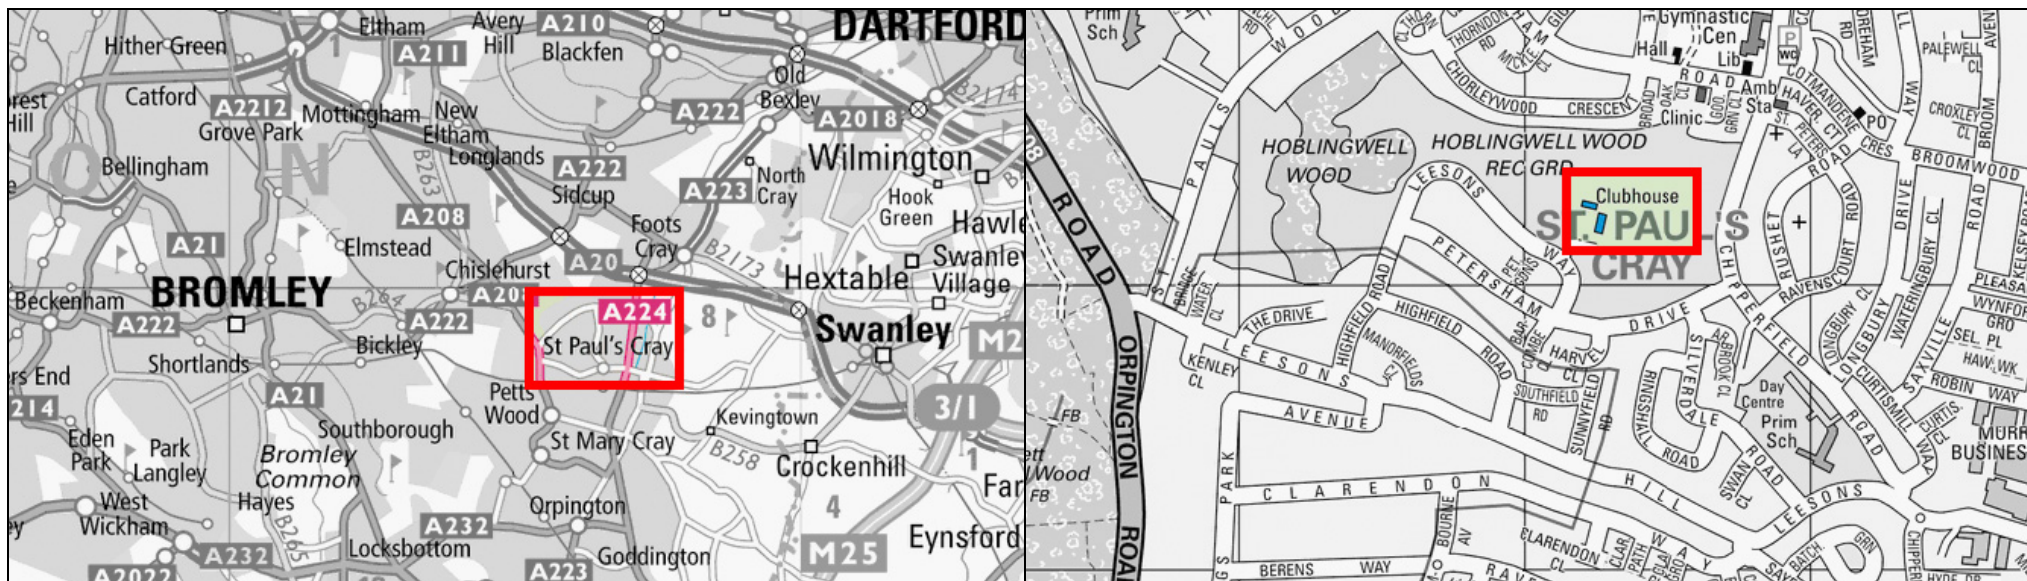

DIRECTIONS TO HOBLINGWELL PARK TRAINING GROUND

The Kent Exiles train at **Orpington Rugby Club, Leeson's Way, St Paul's Cray, Orpington, Kent.**

BY ROAD:

From the M25 exit at Junction 3 on the A20 towards London.
 Take the exit sign-posted A224 to Orpington
 Take the first right into Midfield Way.
 Take the third left into Chipperfield Road.
 Take the third right into Petersham Drive
 Take the first right into Leeson's Way
 The clubhouse is straight ahead of you.
 Please park with consideration for others and local residents.

BY RAIL:

The nearest railway station is St Mary Cray and it is in easy walking distance of the club:

Leave the station on the north side.
 Proceed up Chipperfield Road.
 Cross Leeson's Hill Road and continue on Chipperfield Road.
 Pass a school on your left and turn left into Petersham Drive
 You will see the playing fields and clubhouse on your right.